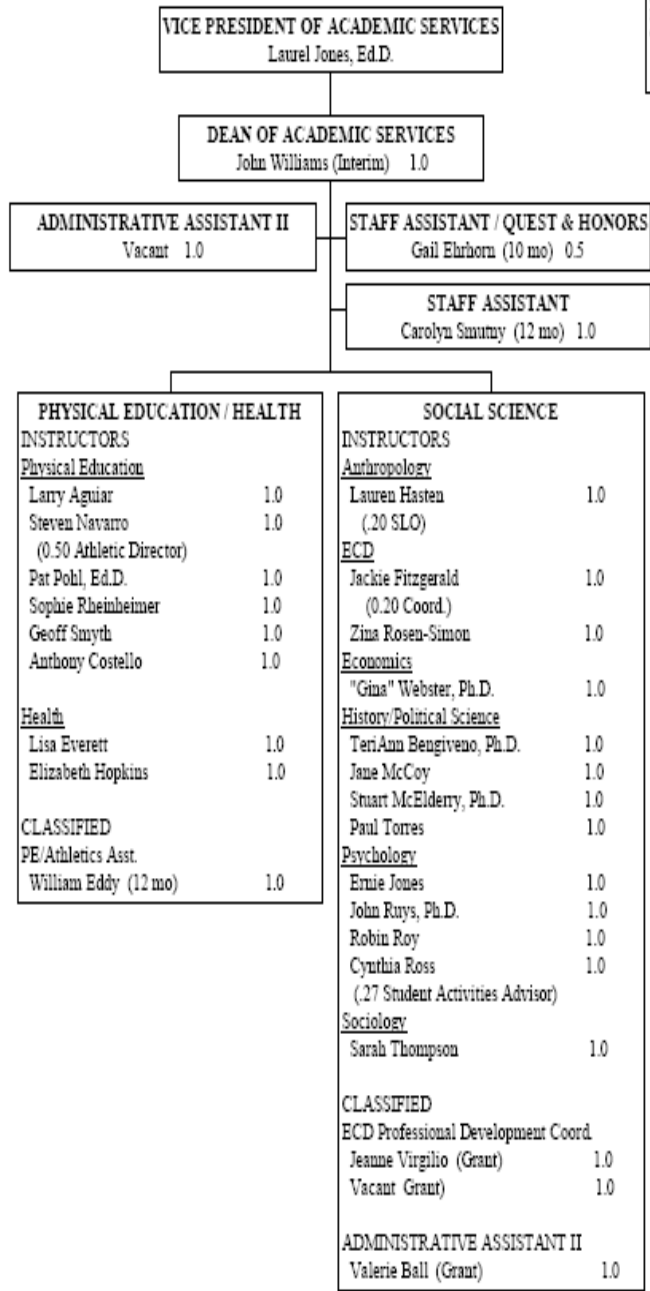

LAS POSITAS COLLEGE
SOCIAL SCIENCE & WELLNESS DIVISION
Fall 2008

Administrator = 1
Faculty = 21
Classified = 6.5
Includes 3 Grant
& 1 Vacant