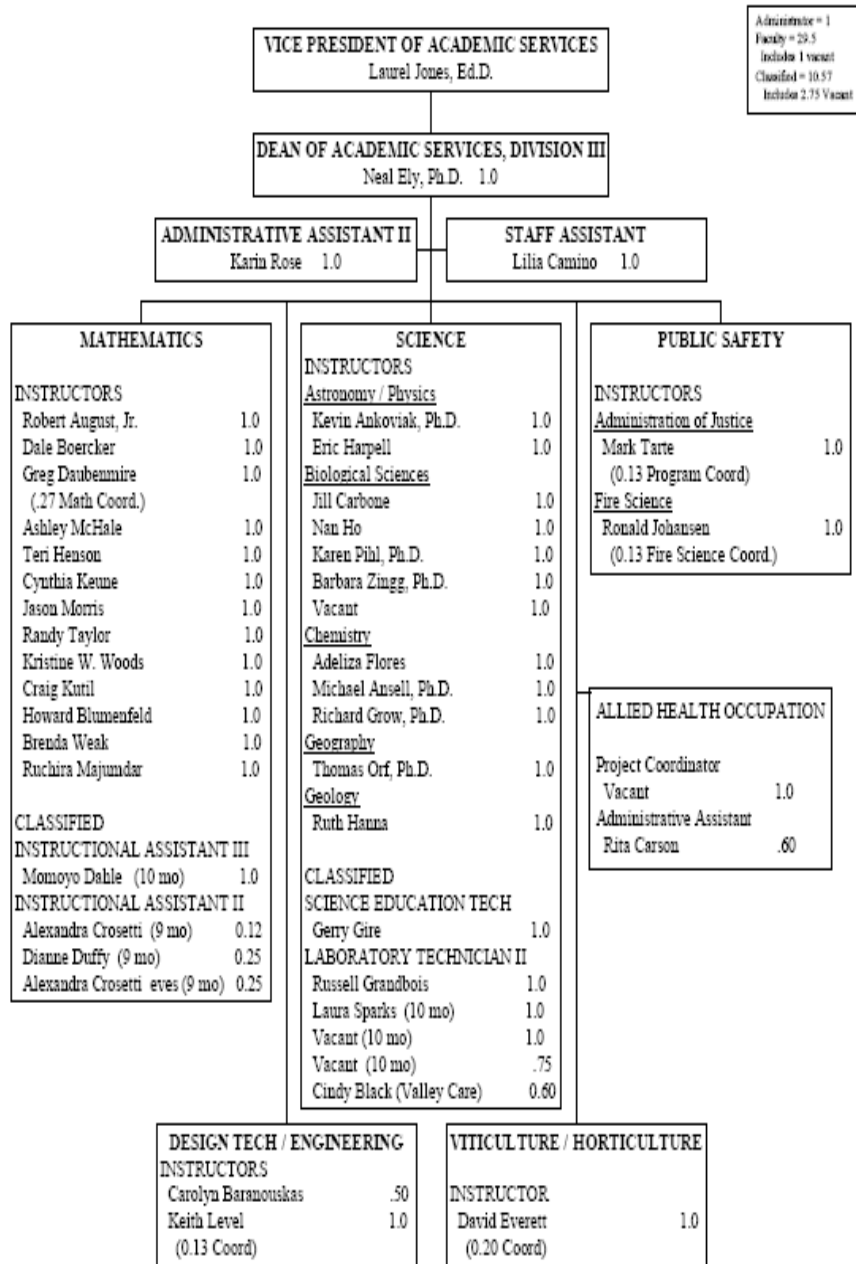

LAS POSITAS COLLEGE
MATH, SCIENCE, ENGINEERING, & PUBLIC SAFETY DIVISION
Fall 2008