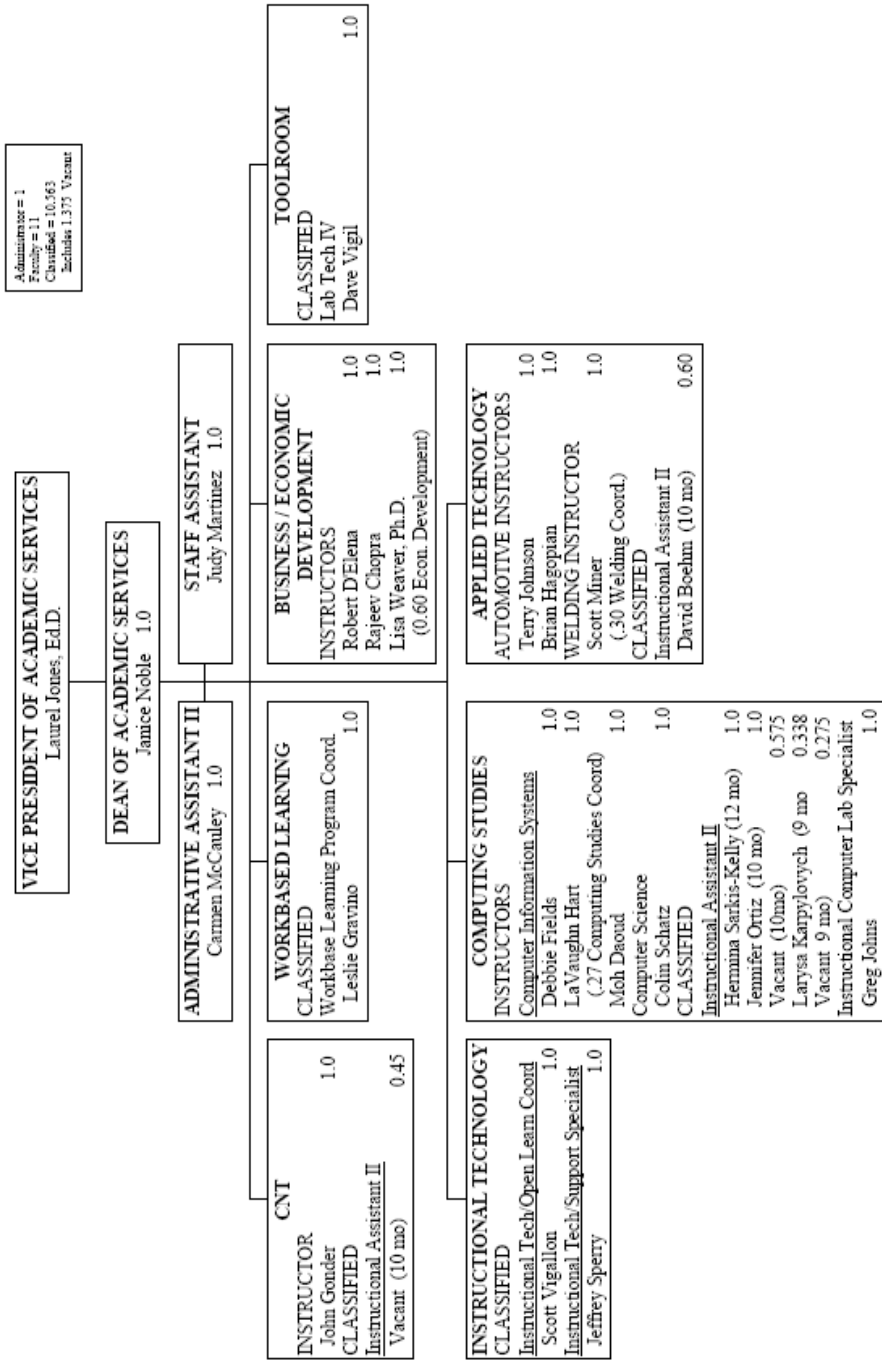

LAS POSITAS COLLEGE
BUSINESS, COMPUTING, AND APPLIED TECHNOLOGY DIVISION
Fall 2008

Administrative = 1
Faculty = 11
Classified = 10,663
Includes 1,375 Vacant