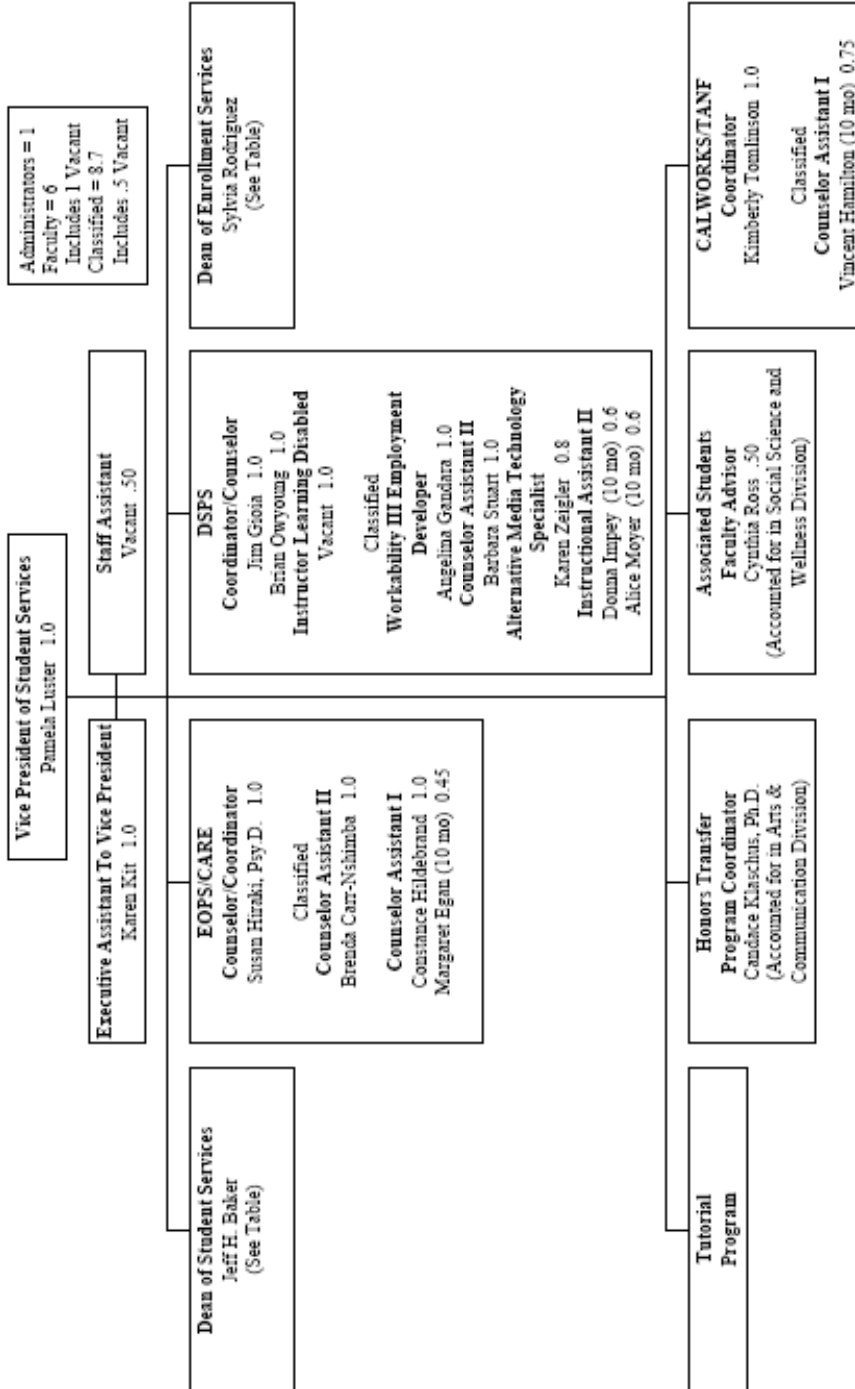

LAS POSITAS COLLEGE
OFFICE OF VICE PRESIDENT OF STUDENT SERVICES
Fall 2008