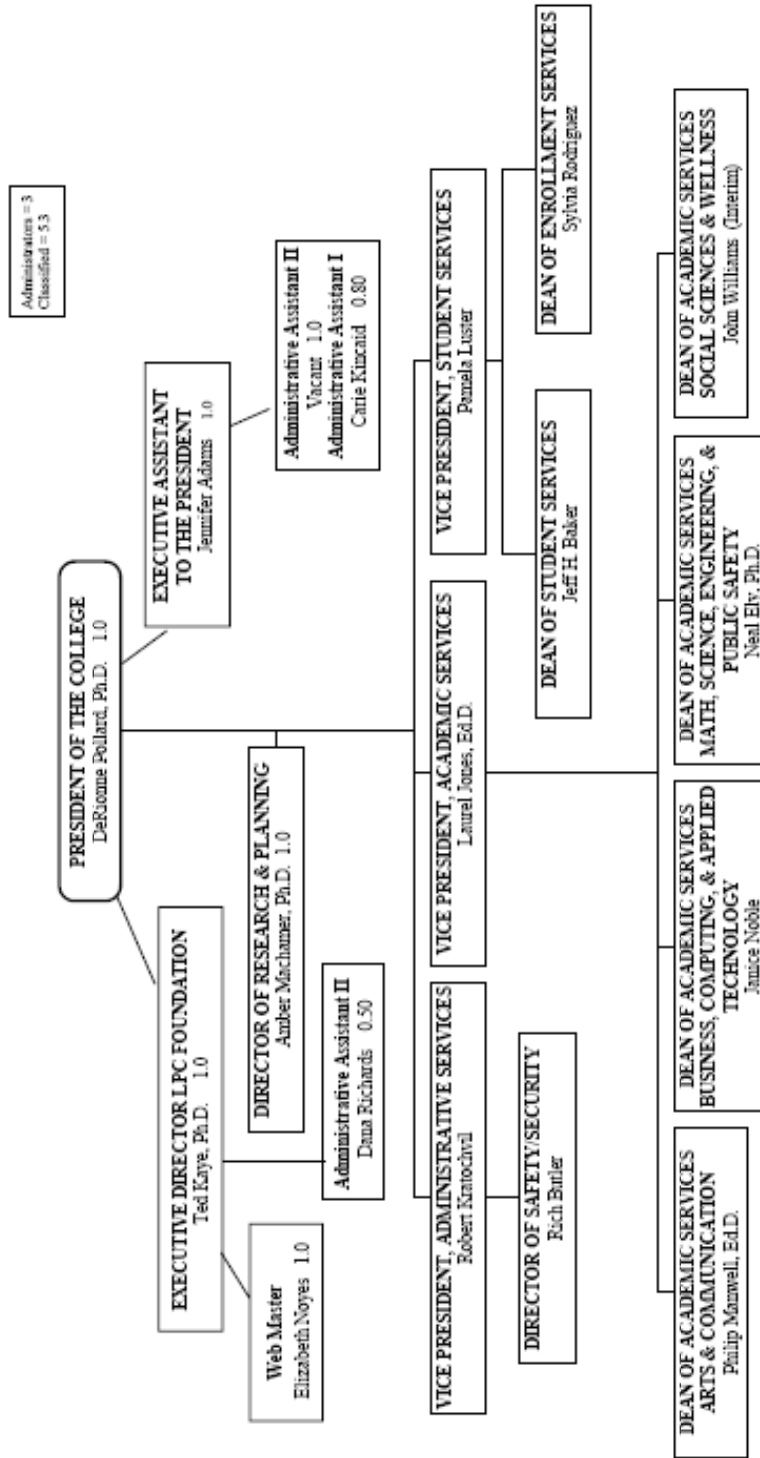

LAS POSITAS COLLEGE ORGANIZATION CHART
OFFICE OF THE PRESIDENT
Fall 2008

**LAS POSITAS COLLEGE
OFFICE OF VICE PRESIDENT OF ACADEMIC SERVICES
Fall 2008**

LAS POSITAS COLLEGE
ARTS & COMMUNICATION DIVISION
Fall 2008