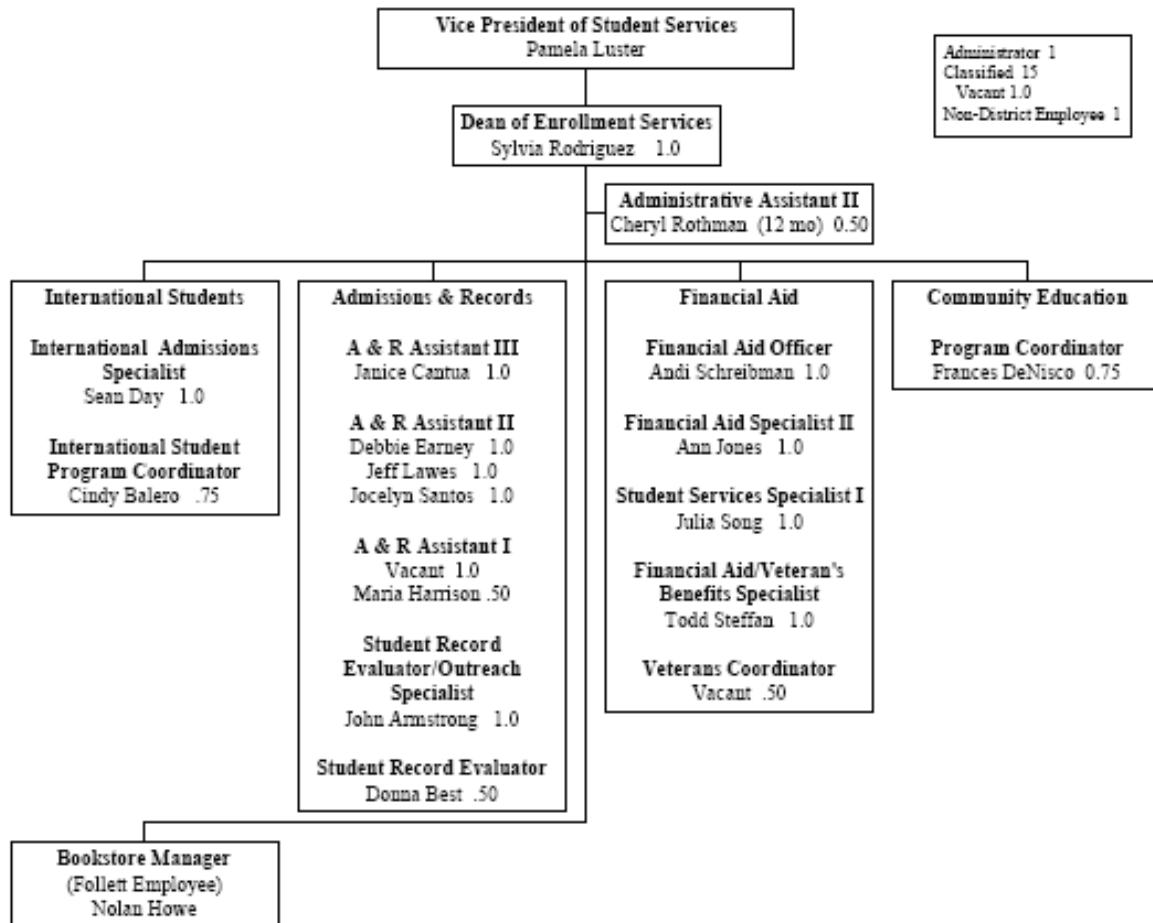

LAS POSITAS COLLEGE
OFFICE OF ENROLLMENT SERVICES
Fall 2008