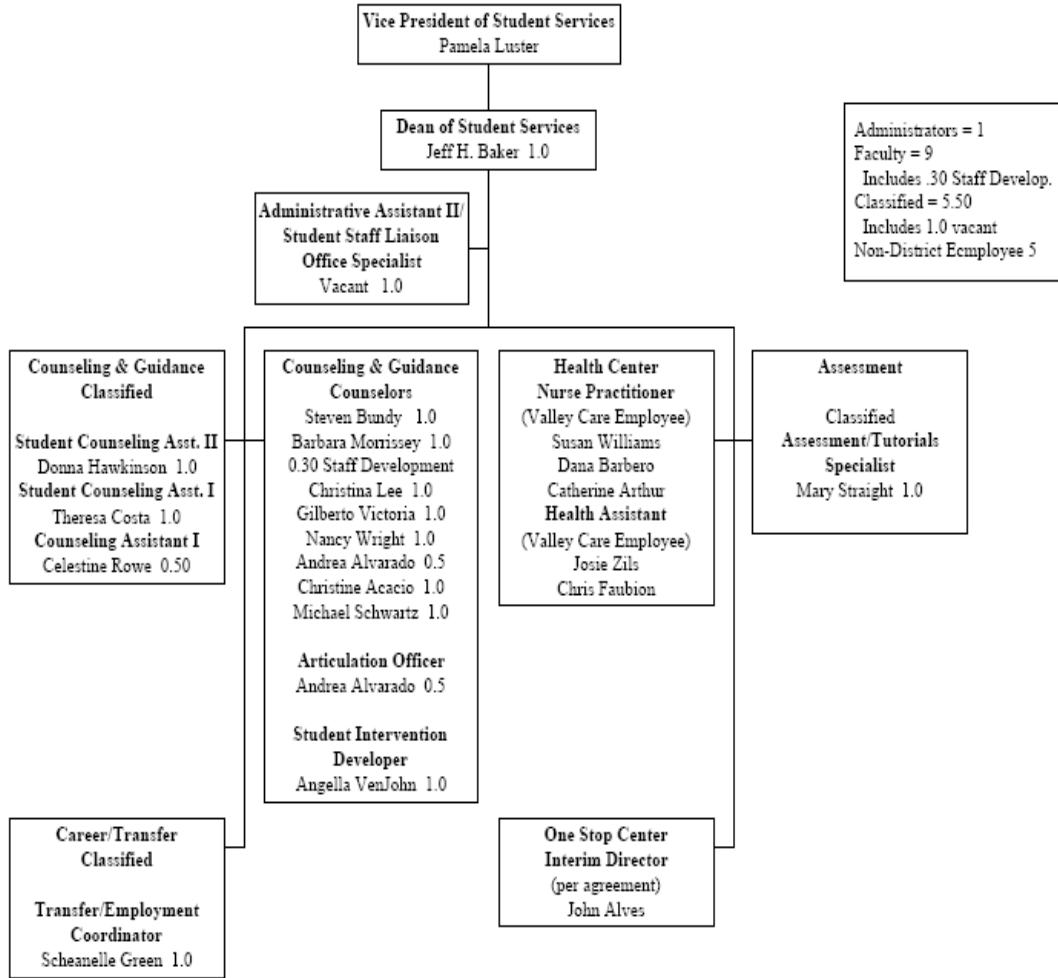

LAS POSITAS COLLEGE
OFFICE OF THE DEAN OF STUDENT SERVICES
Fall 2008