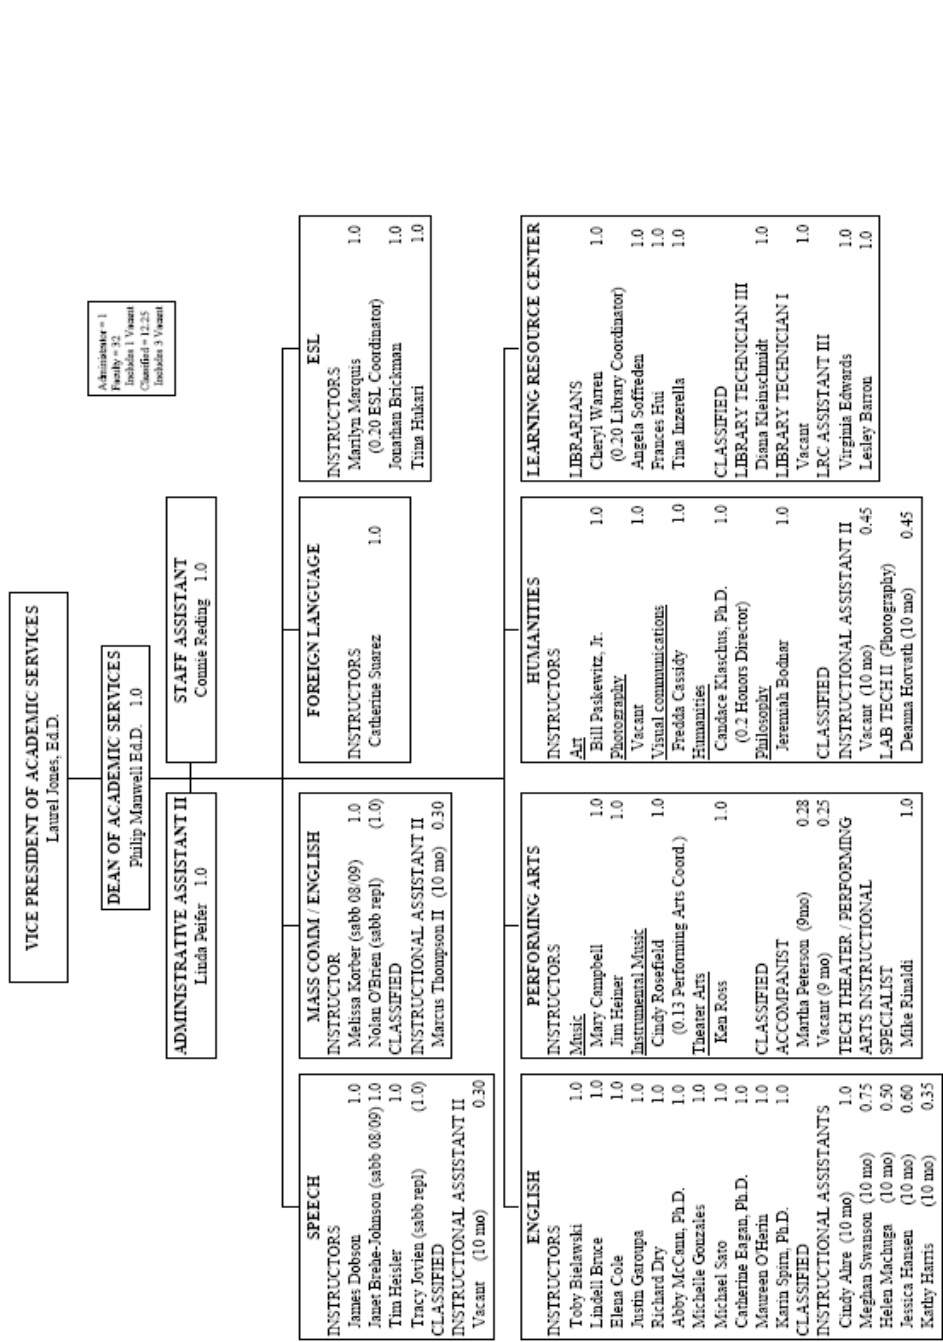

LAS POSITAS COLLEGE
ARTS & COMMUNICATION DIVISION
Fall 2008